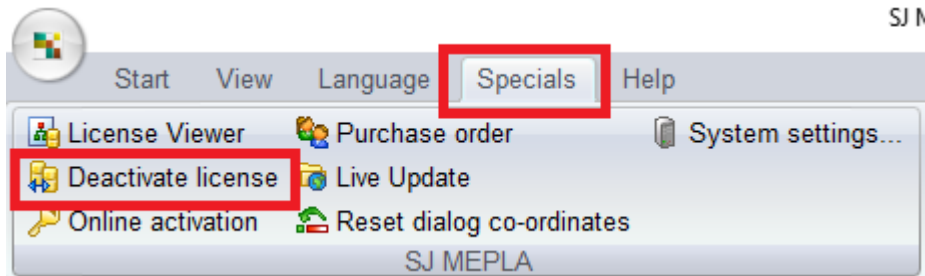

SJ Software GmbH Haarhofstr. 52 D-52080 Aachen
info@sj-software.de oder hotline@sj-software.de

Deactivate license from the computer

Before reinstalling to another computer, you must deactivate the license.
Click on "Specials - Deactivate license" in the menu bar:

The license is now deactivate from this computer and can be re-activated with the same serial number on another computer.